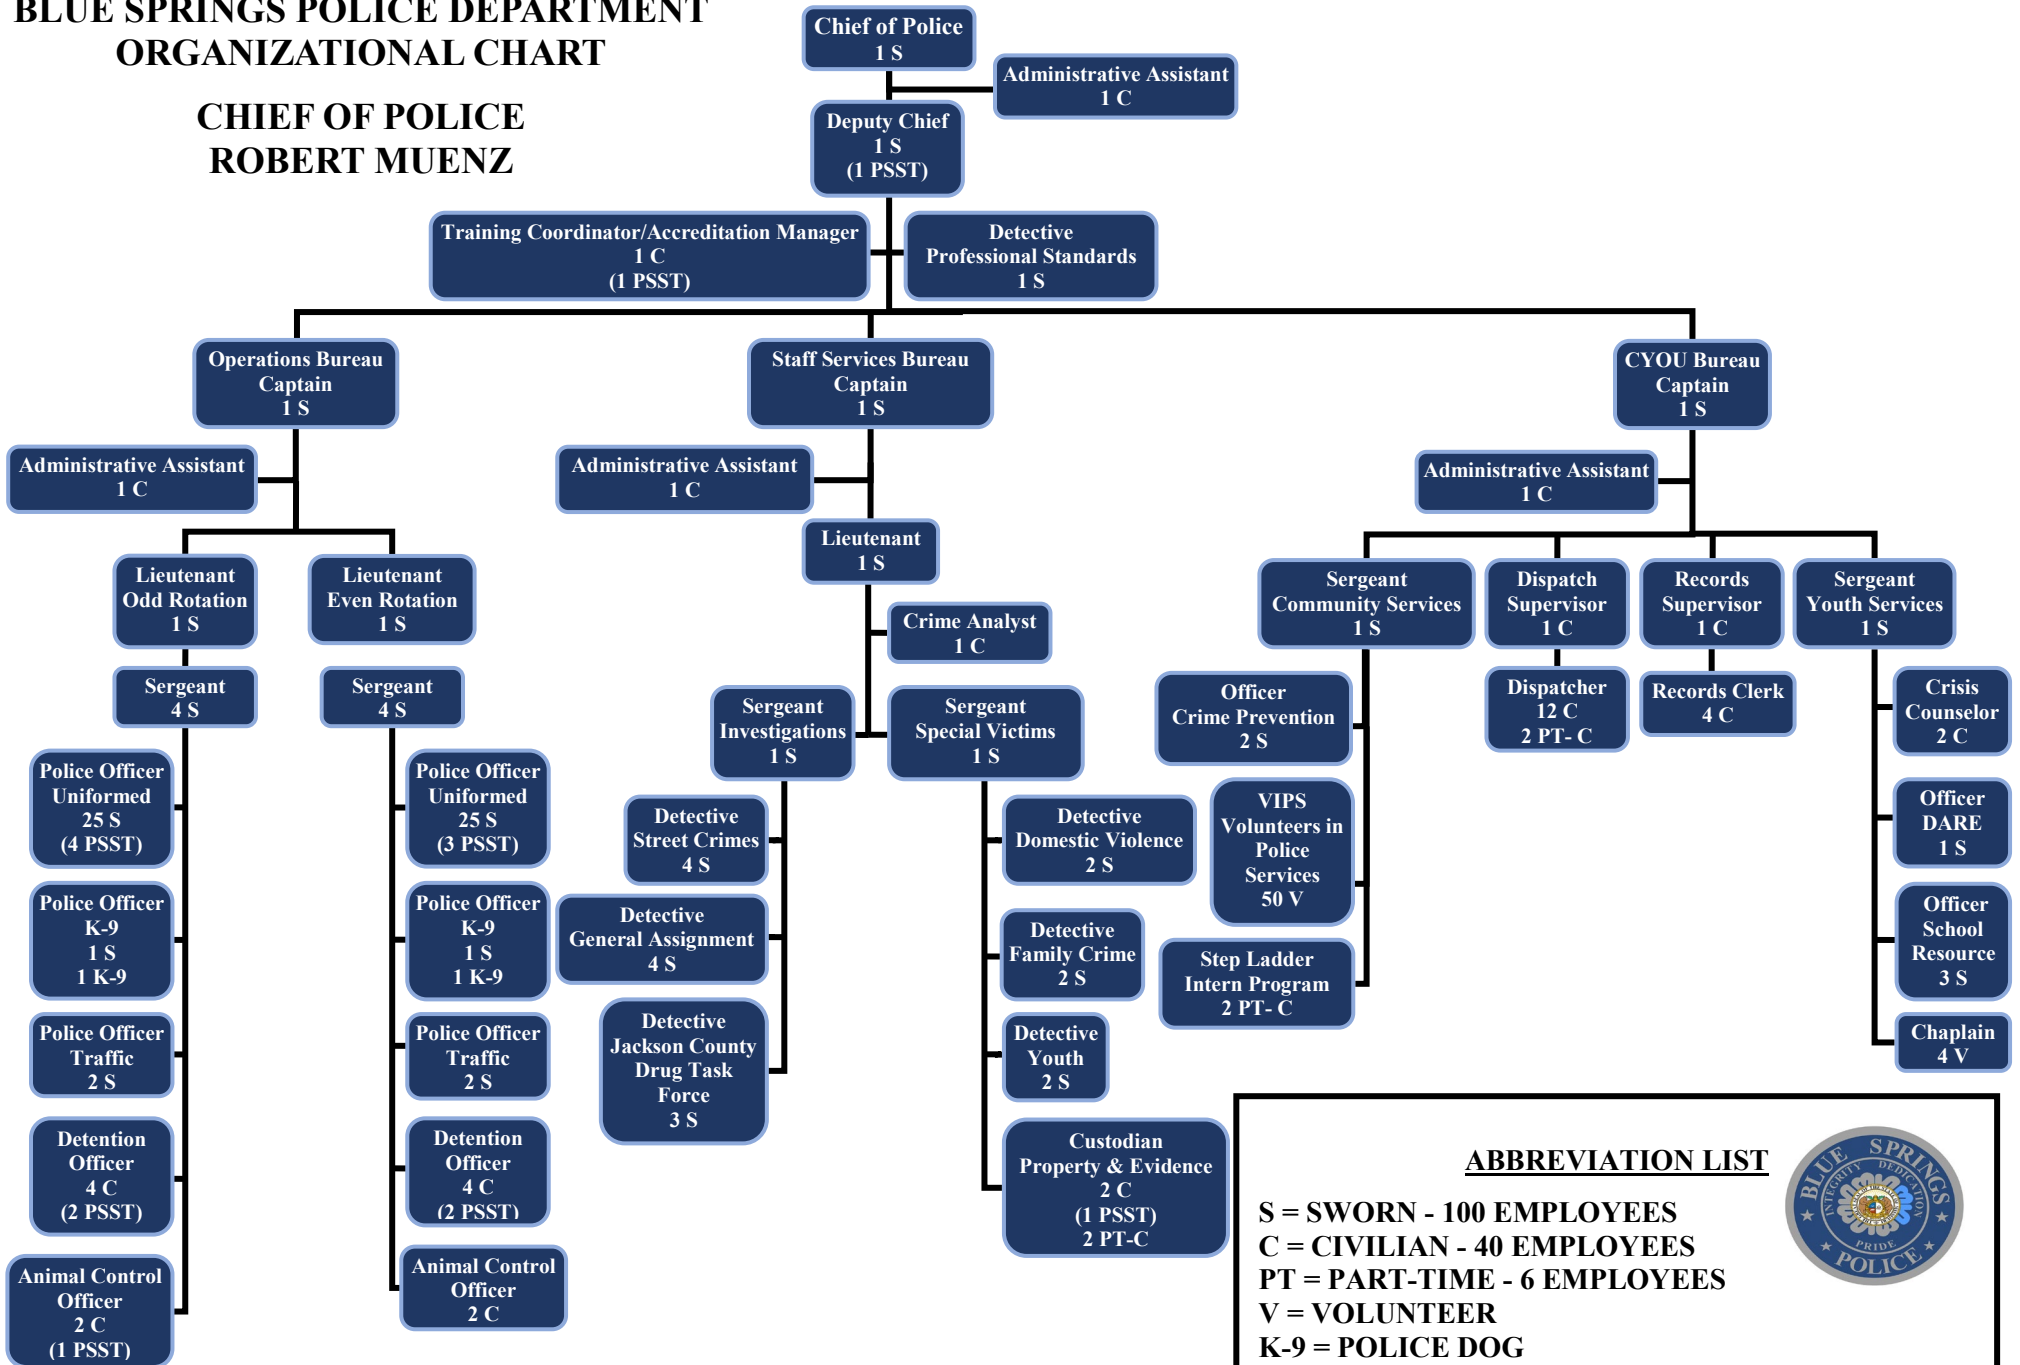

BLUE SPRINGS POLICE DEPARTMENT ORGANIZATIONAL CHART

**CHIEF OF POLICE
ROBERT MUENZ**

ABBREVIATION LIST

S = SWORN - 100 EMPLOYEES
C = CIVILIAN - 40 EMPLOYEES
PT = PART-TIME - 6 EMPLOYEES
V = VOLUNTEER
K-9 = POLICE DOG
PSST = POSITION FUNDED BY PUBLIC SAFETY SALES TAX

CHART UPDATED:
 10/03/2017
 07/09/2018
 01/10/2019