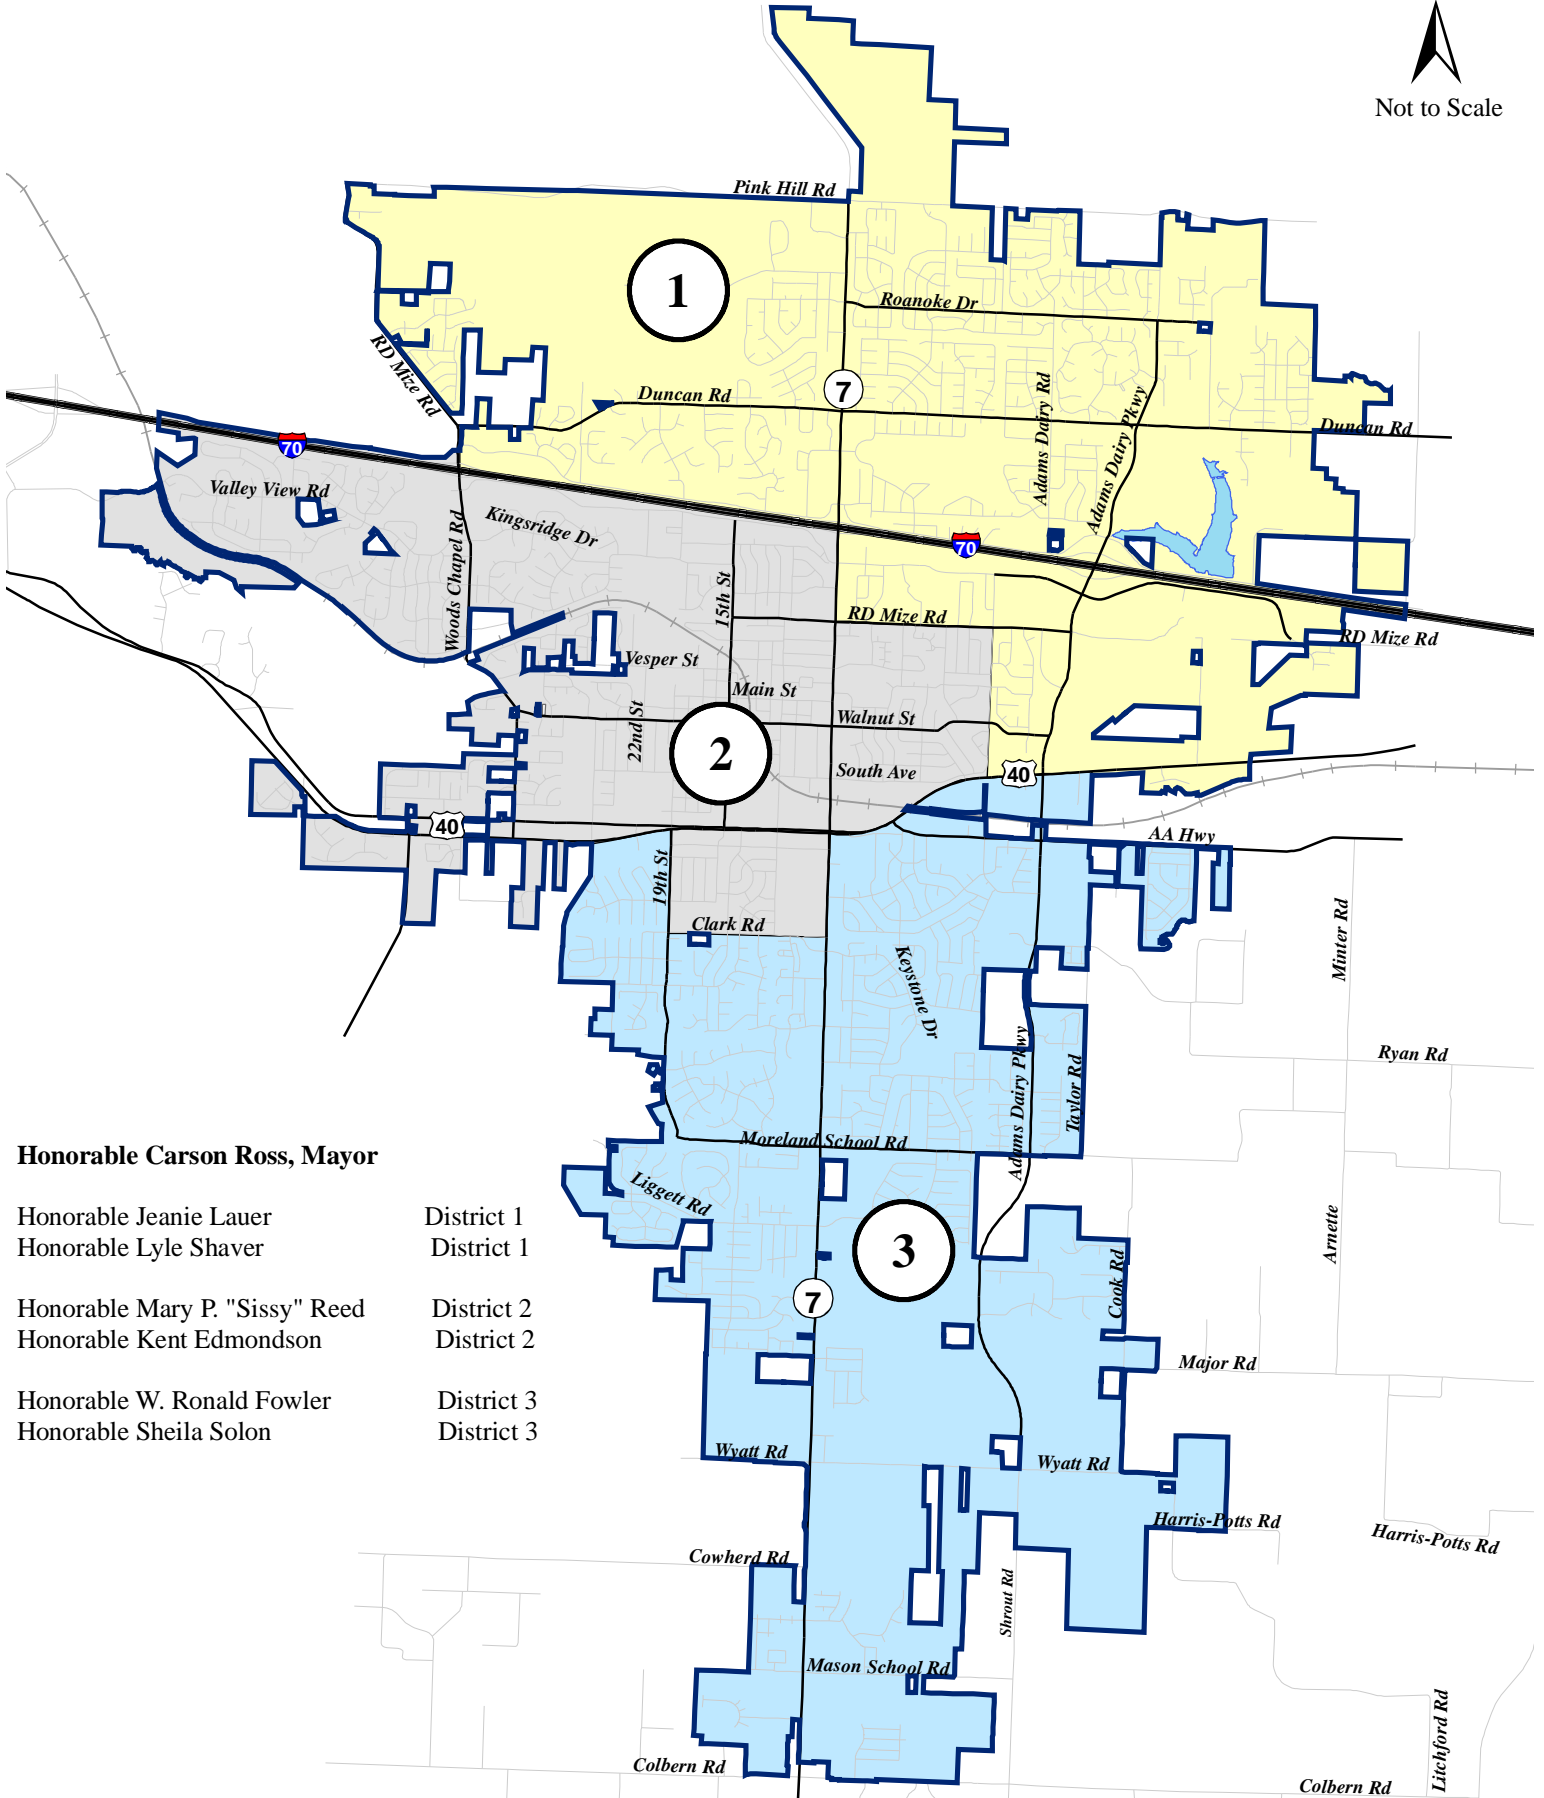

City Council Map

Honorable Carson Ross, Mayor

- | | |
|--------------------------------|------------|
| Honorable Jeanie Lauer | District 1 |
| Honorable Lyle Shaver | District 1 |
| Honorable Mary P. "Sissy" Reed | District 2 |
| Honorable Kent Edmondson | District 2 |
| Honorable W. Ronald Fowler | District 3 |
| Honorable Sheila Solon | District 3 |